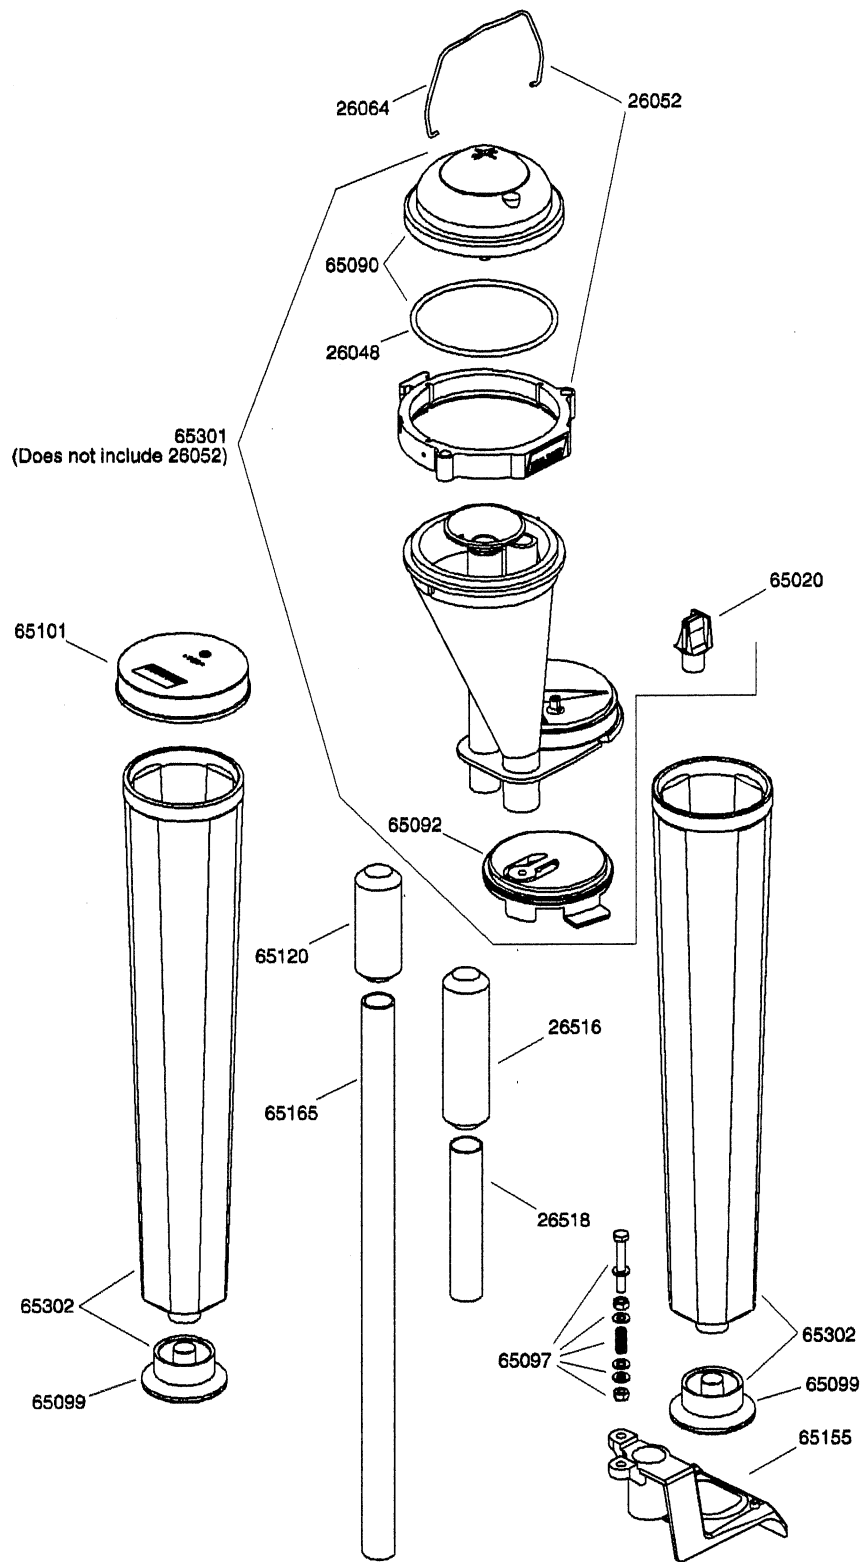

Wide Body Goat Meter

Product No: 674090

Wide Body Goat Meter

Product No: 674090

TRU-TEST

Goat nozzle
2x 10kg goat flasks
3/4" inlet / outlet
Super-Clamp AI jaws

<i>Part Number</i>	<i>Part Description</i>
26064	Cover clip
65090	Cover assembly
26048	Cover o-ring
26052	Mounting ring
65020	Goat nozzle
65301	Wide Body meter body, goat nozzle
65092	VSO seal
26518	4" stainless steel outlet tube
65165	15" stainless steel inlet tube
65120	2 3/4" rubber sleeve
26516	4" rubber sleeve
65097	Flask foot hardware kit
65155	Flask foot for 3/4" inlet tube
65099	Flask plug
65302	10kg goat Wide Body push-in flask
65101	Flask cap