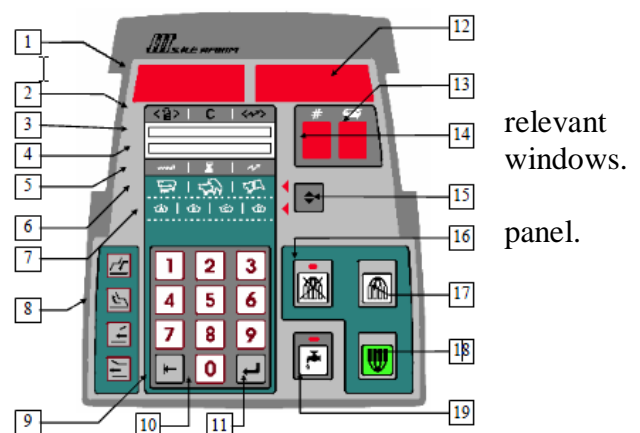

AfiFlo 2000

The S.A.E. Afikim *Afiflo 2000* milk meter is the state-of-the-art milking system. As part of a computerized system, the *Afiflo 2000* performs many tasks essential to a profitable dairy. *AfiFlo* abilities are in three categories:

- Measuring. *Afiflo 2000* measures the milk yield and milk conductivity.
- Operation. *Afiflo 2000* performs automatic cluster removal and allows milkers to control other applications such as pulsation, gates, etc.
- Communication. *Afiflo 2000* enables information and data exchange with the computer.

For the most part, the measuring and operational aspects of *Afiflo 2000* are automatic.

However, the communication aspect is multi-faceted. The communication:

- Enables milkers, while still in the parlor, to monitor information about the cows. Based upon up-to-date information, milkers and herd managers can make immediate decisions pertaining to milking and treatment of a cow.
- Alerts milkers to irregularities in milking performance. Significant deviations in milking performance also help provide an early alert for mastitis.
- Displays codes. Some codes alert to milkers to divert milk from the main milk line. Other codes are reminders needed cow treatment.
- Enables milkers to send messages to the computer. Messages can serve either as a personal reminder or as communication to the herd manager.

The Control Panel

The *AfiFlo 2000* milk meter control panel is essentially a computer terminal. Milking operations are controlled from it and all cow information can be viewed in the display. It is thin and compact. Below is a picture of the *AfiFlo 2000* display. Call outs are defined below the picture.