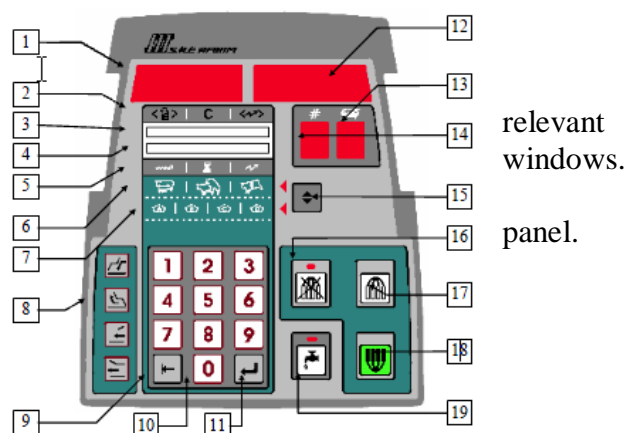

- Measuring. *Afiflo 9000* measures the milk yield and milk conductivity.
- Operation. *Afiflo 9000* performs automatic cluster removal and allows milkers to control other applications such as pulsation, gates, etc.
- Communication. *Afiflo 9000* enables information and data exchange with the computer.

For the most part, the measuring and operational aspects of *Afiflo 9000* are automatic.

However, the communication aspect is multi-faceted. The communication:

- Enables milkers, while still in the parlor, to monitor information about the cows. Based upon up-to-date information, milkers and herd managers can make immediate decisions pertaining to milking and treatment of a cow.
- Alerts milkers to irregularities in milking performance. Significant deviations in milking performance also help provide an early alert for mastitis.
- Displays codes. Some codes alert to milkers to divert milk from the main milk line. Other codes are reminders needed cow treatment.
- Enables milkers to send messages to the computer. Messages can serve either as a personal reminder or as communication to the herd manager.

## The Control Panel

The *AfiFlo 9000* milk meter control panel is essentially a computer terminal.

Milking operations are controlled from it and all cow information can be viewed in the display

It is thin and compact.

Below is a picture of the *AfiFlo 9000* display

Call outs are defined below the picture.

1. Milk yield field	6. Breeding information icons	11. Enter key	16. Automatic Cluster Removal Cancel key
2. Upper row of data icons	7. Feed data icons	12. Cow number field	17. Stop key
3. Upper LCD row	8. Gate control keys	13. Codes display	18. Start key
4. Lower LCD row	9. Field select key	14. Pulsation and strip display	19. Cleaning Mode key
5. Default data icons for lower LCD row	10. Number pad	15. Scroll key	