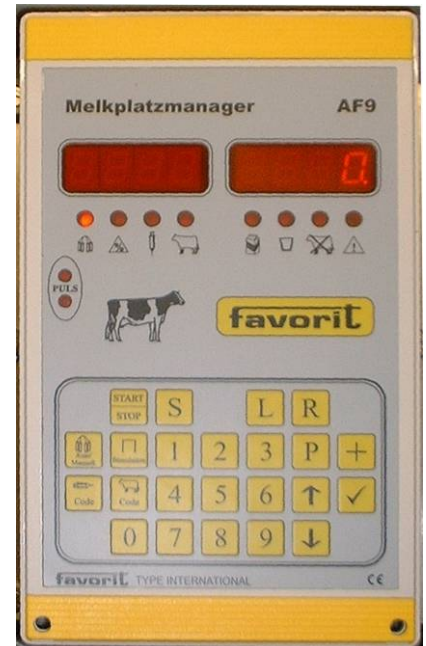

favorit

Electronic AF 9

Milk Meter

Typ International

The Favorit Milk Meter is a highly accurate measuring device that employs a simple but effective mechanical metering system to drive an electronic counter and digital display unit. It has only two moving parts making it robust and reliable and not expensive.

The Favorit Milk Meter can be fitted to virtually any milking parlour and is supplied complete with a butterfat sampling device for herd recording purposes.

Features

- Includes ACR module with adjustable end of milking time delay as standard
- Includes pulsation module adjustable
- Permanent display of cow number throughout milking
- Digital display of milk yield, milking time and milk flow rate
- Memory storage capacity for up to 35 sets of milk yield data
- Forms part of modular system which can be interfaced with automatic cow identification, automatic feeding, parlour computer, cow calendar and complete herd management system
- Approved by ICAR for official herd recording
- Automatic data transfer to Dairy Computer
- Integral cleaning programme for automatic cleaning as part of CIP (circulation) routine
- Plug in electronic modules for ease of service
- Electronics can be mounted in dry, remote position in parlour
- Link to P.C. with Favorit Software
- Many options more